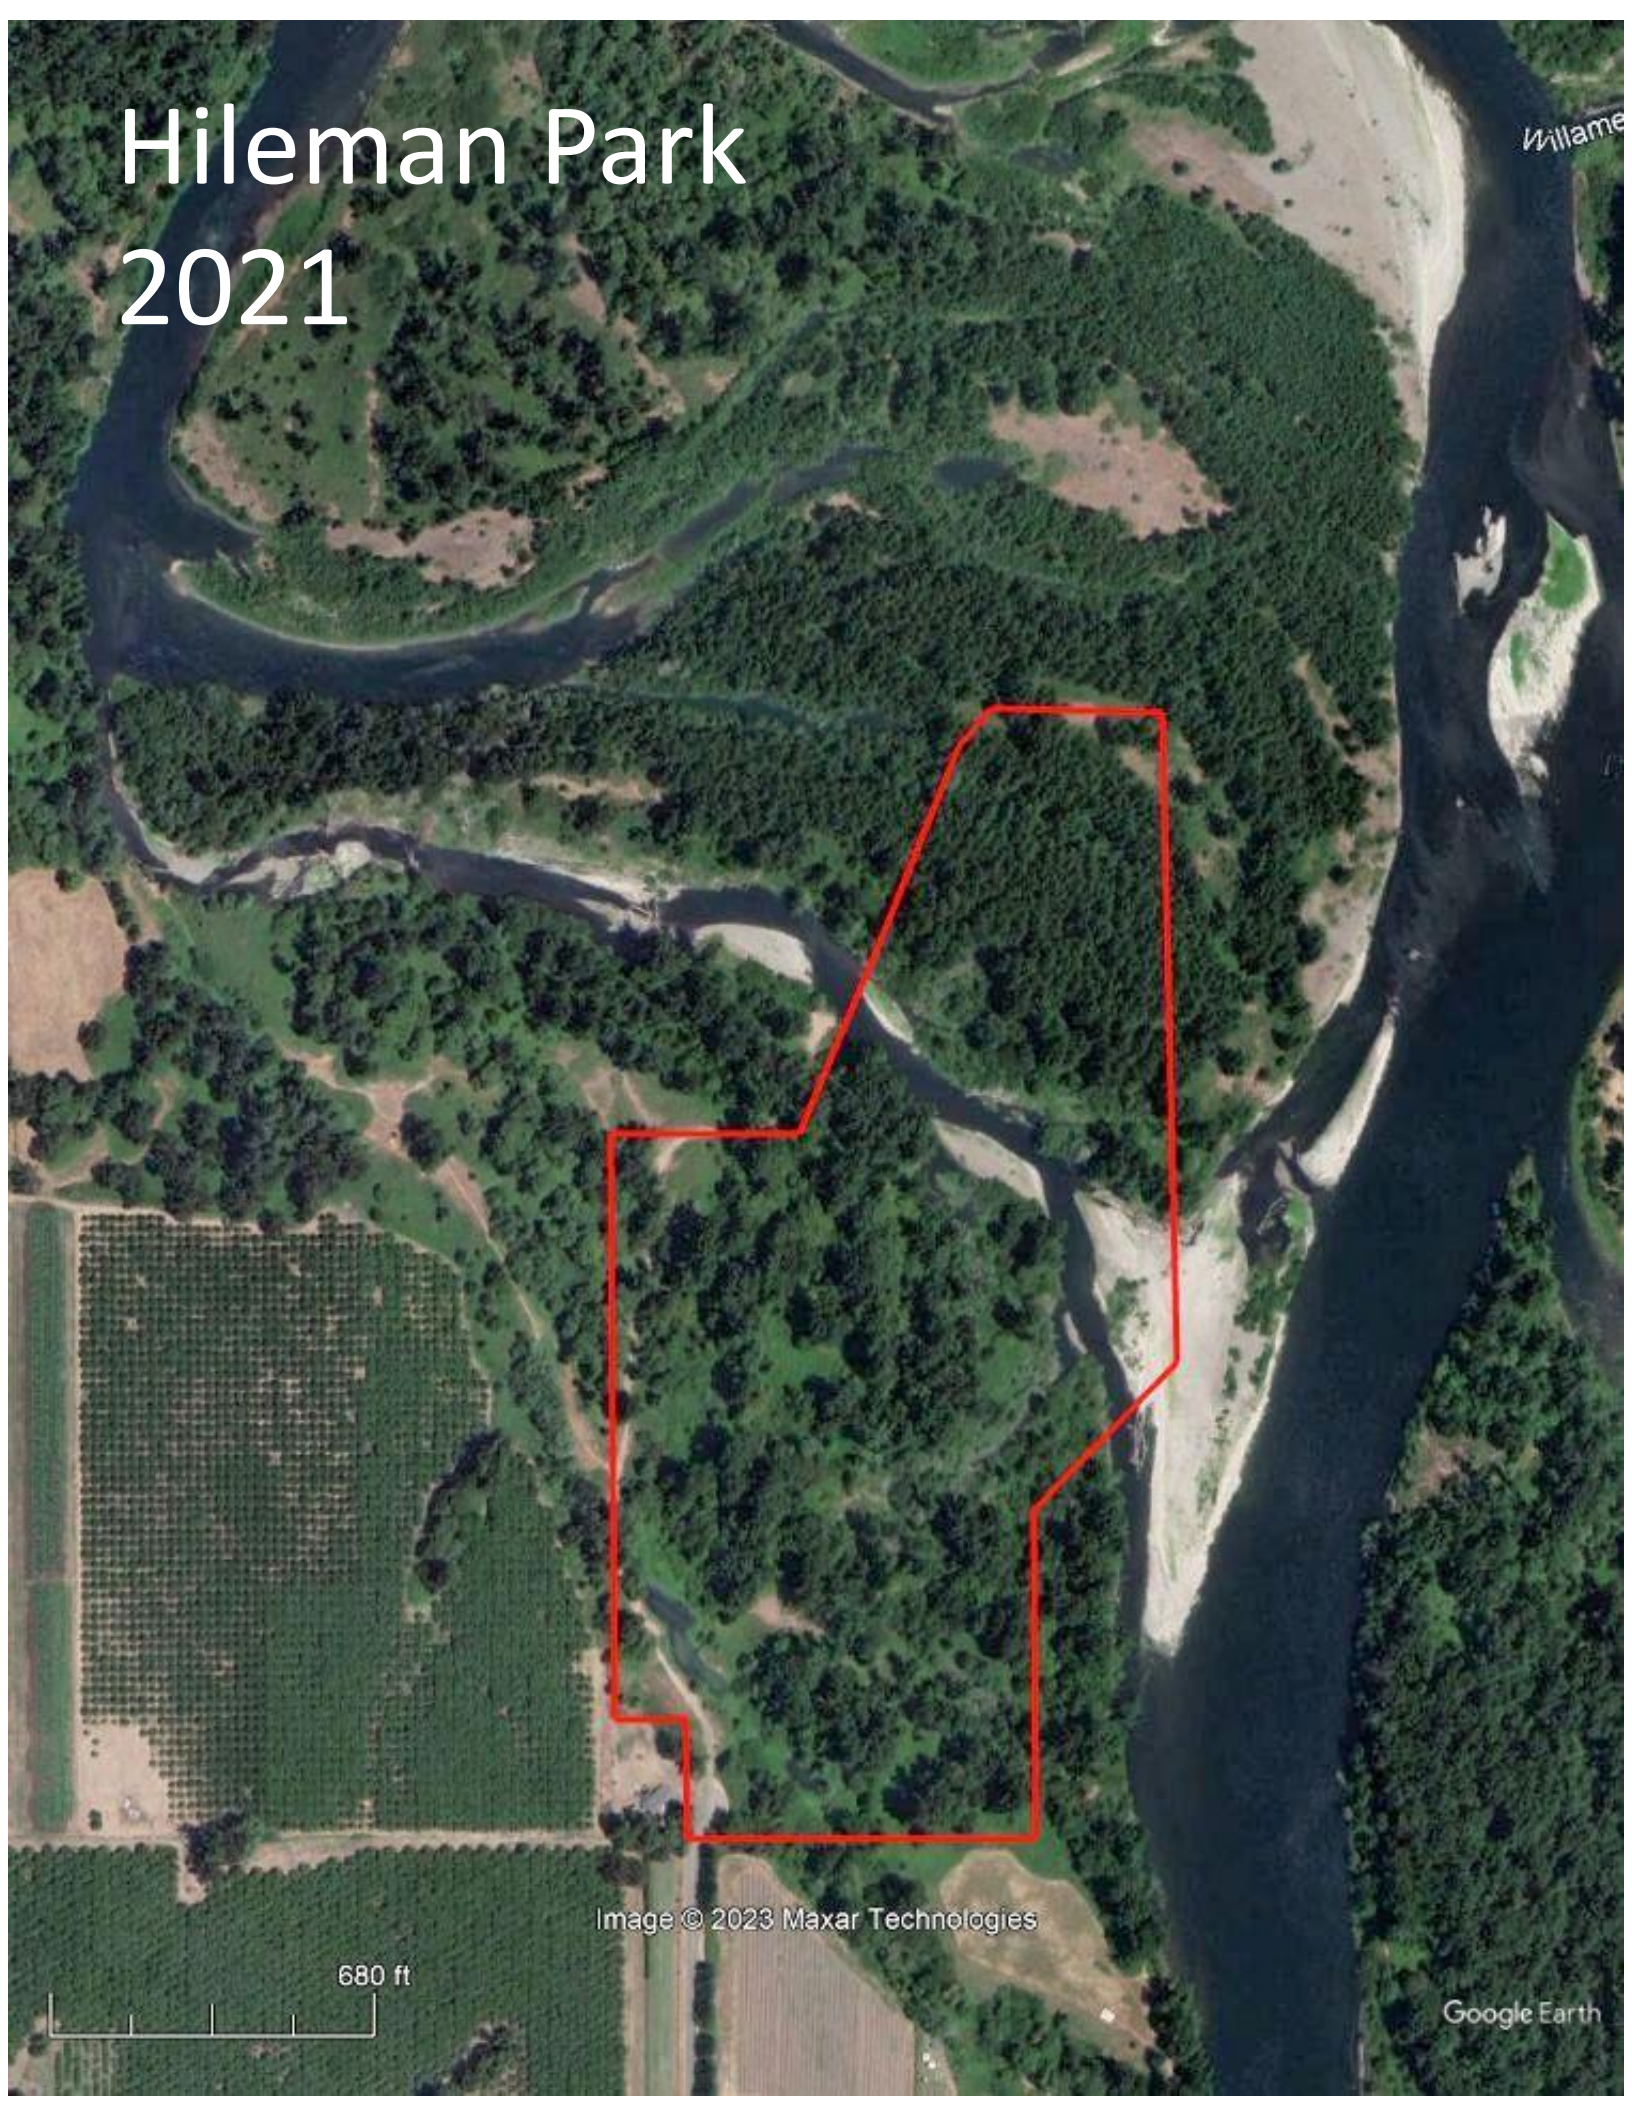

# Hileman Park 2000

680 ft

© 2017 Google

Google earth

Image Date: 6/28/2017 44°08'32.56" N 123°07'30.01" W elev 365 ft eye alt 3309 ft

9/2006

# Hileman Park 2011

N

680 ft

Google earth

Image Date: 8/18/2011 44°08'32.56" N 123°07'30.01" W elev 365 ft eye alt 3309 ft

# Hileman Park 2017

680 ft

© 2017 Google

Google earth

# Hileman Park 2021

Image © 2023 Maxar Technologies

680 ft

Google Earth