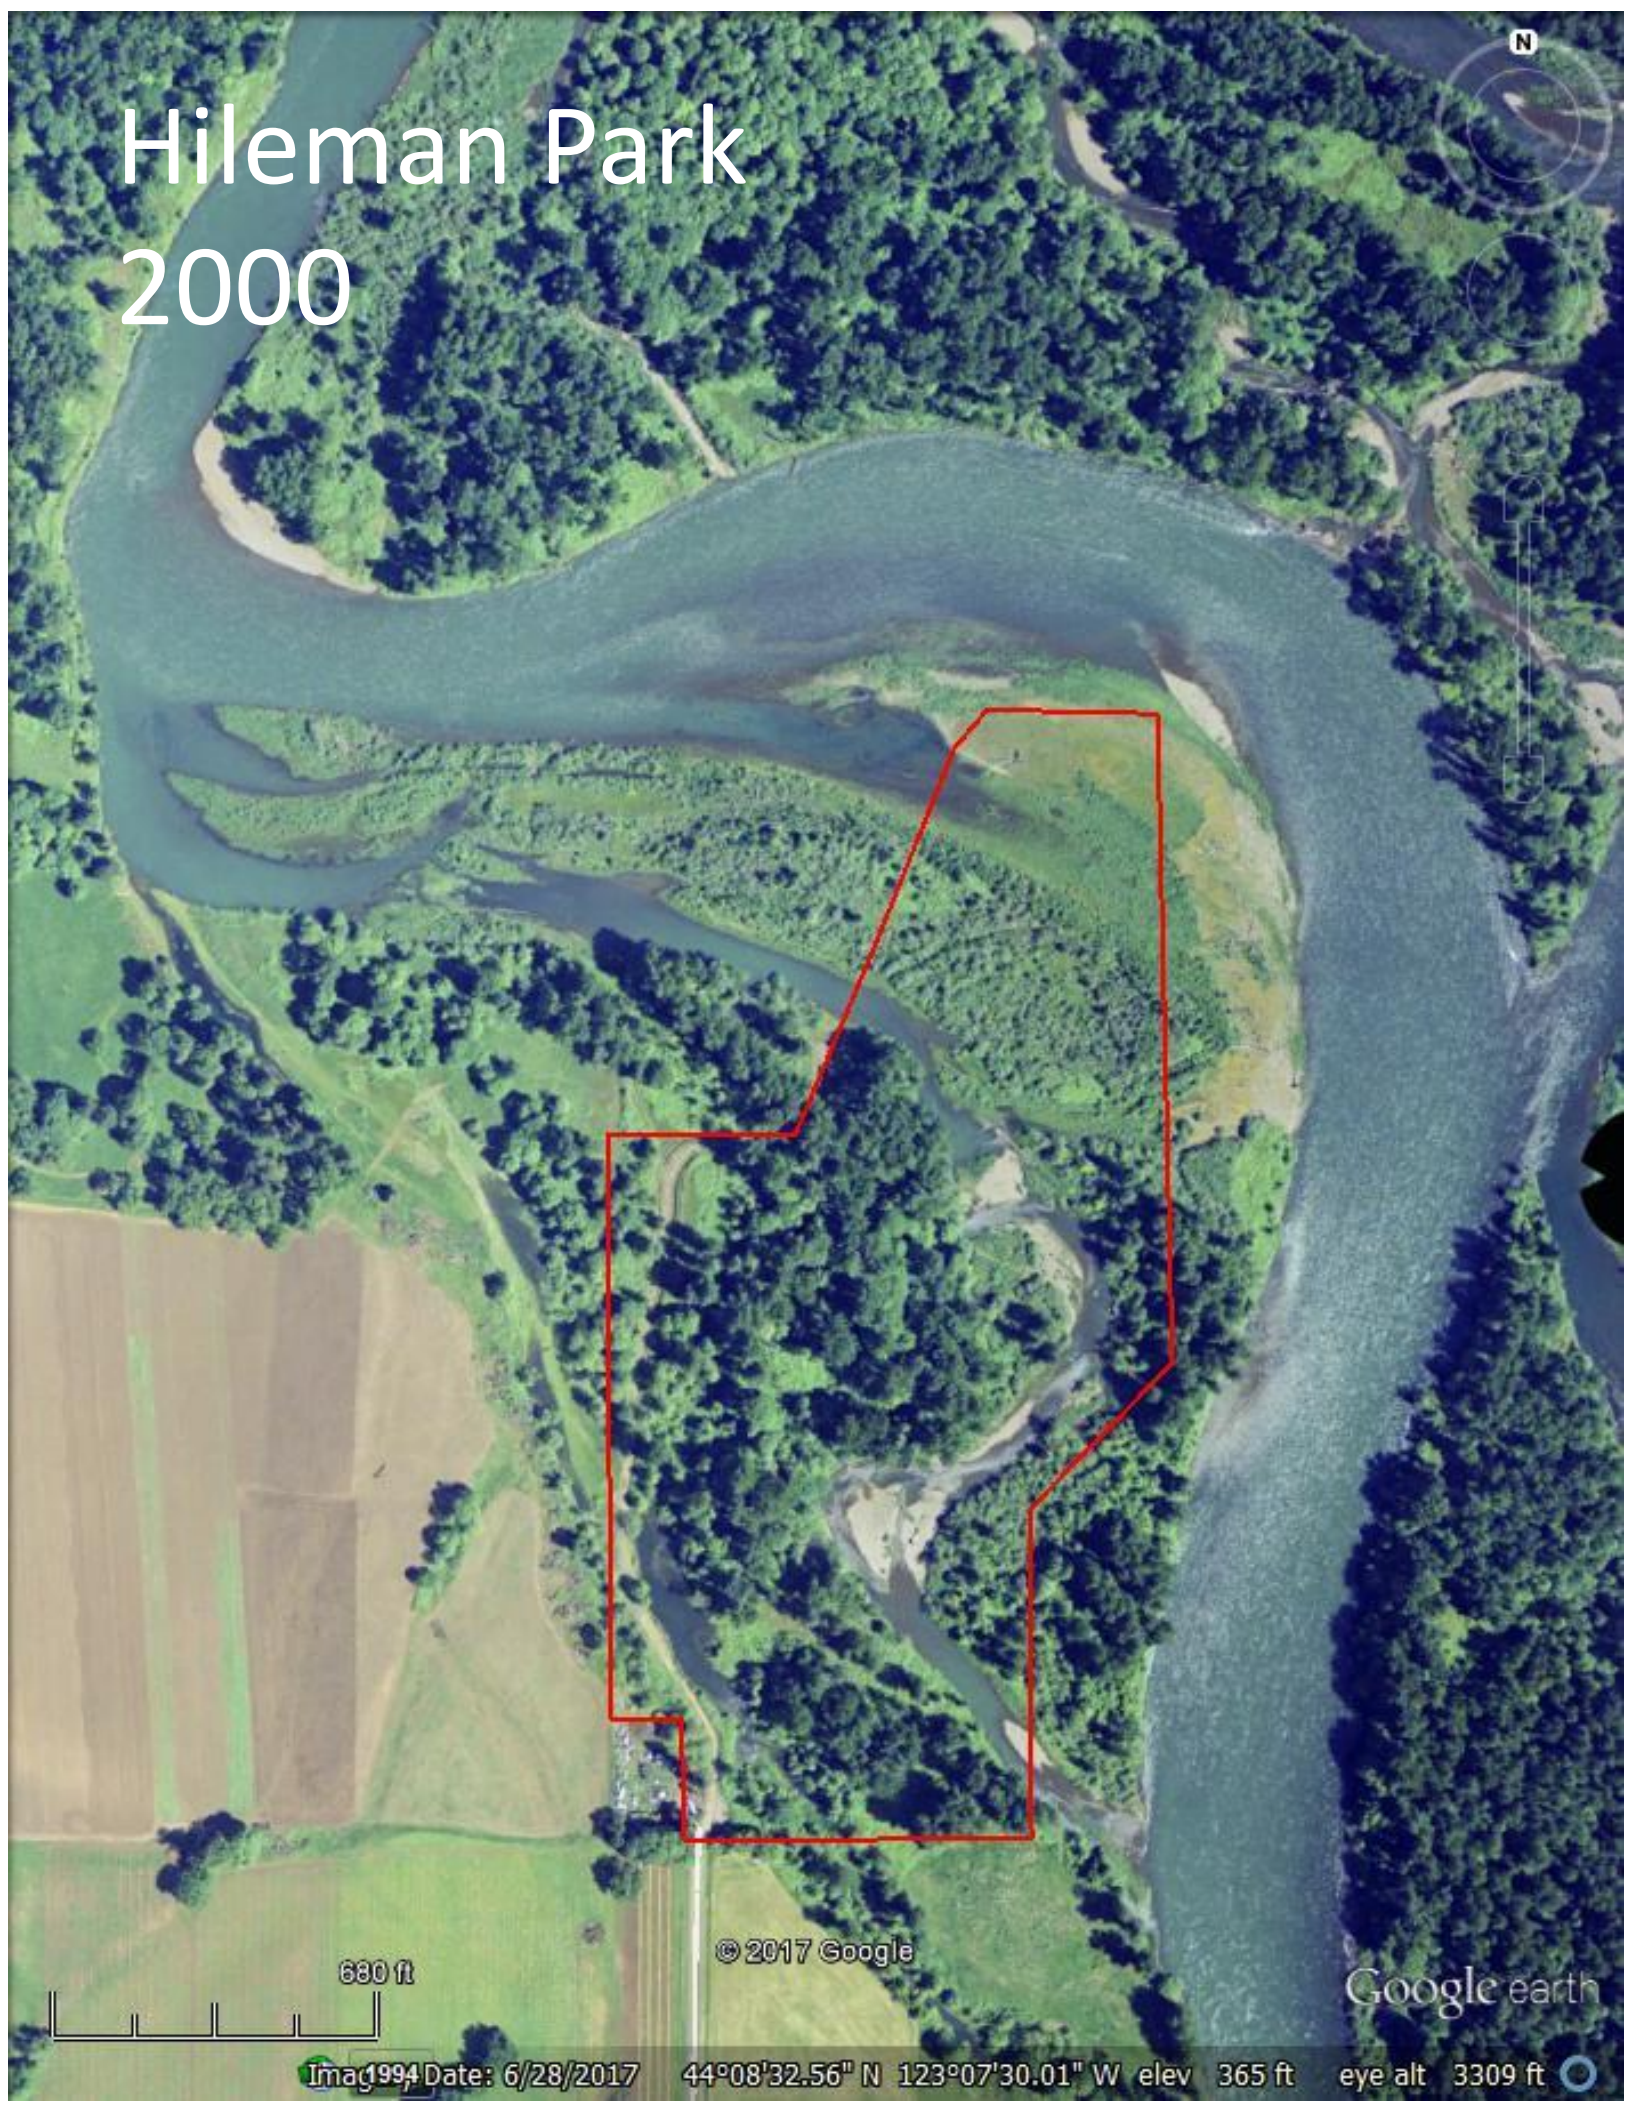

# Hileman Park 1990

Willamee

680 ft

Google Earth

# Hileman Park 2000

680 ft

© 2017 Google

Google earth

Image Date: 6/28/2017 44°08'32.56" N 123°07'30.01" W elev 365 ft eye alt 3309 ft

9/2006

# Hileman Park 2006

Image © 2017 DigitalGlobe

680 ft

Google earth

8/2011

# Hileman Park 2021

Image © 2023 Maxar Technologies

680 ft

Google Earth